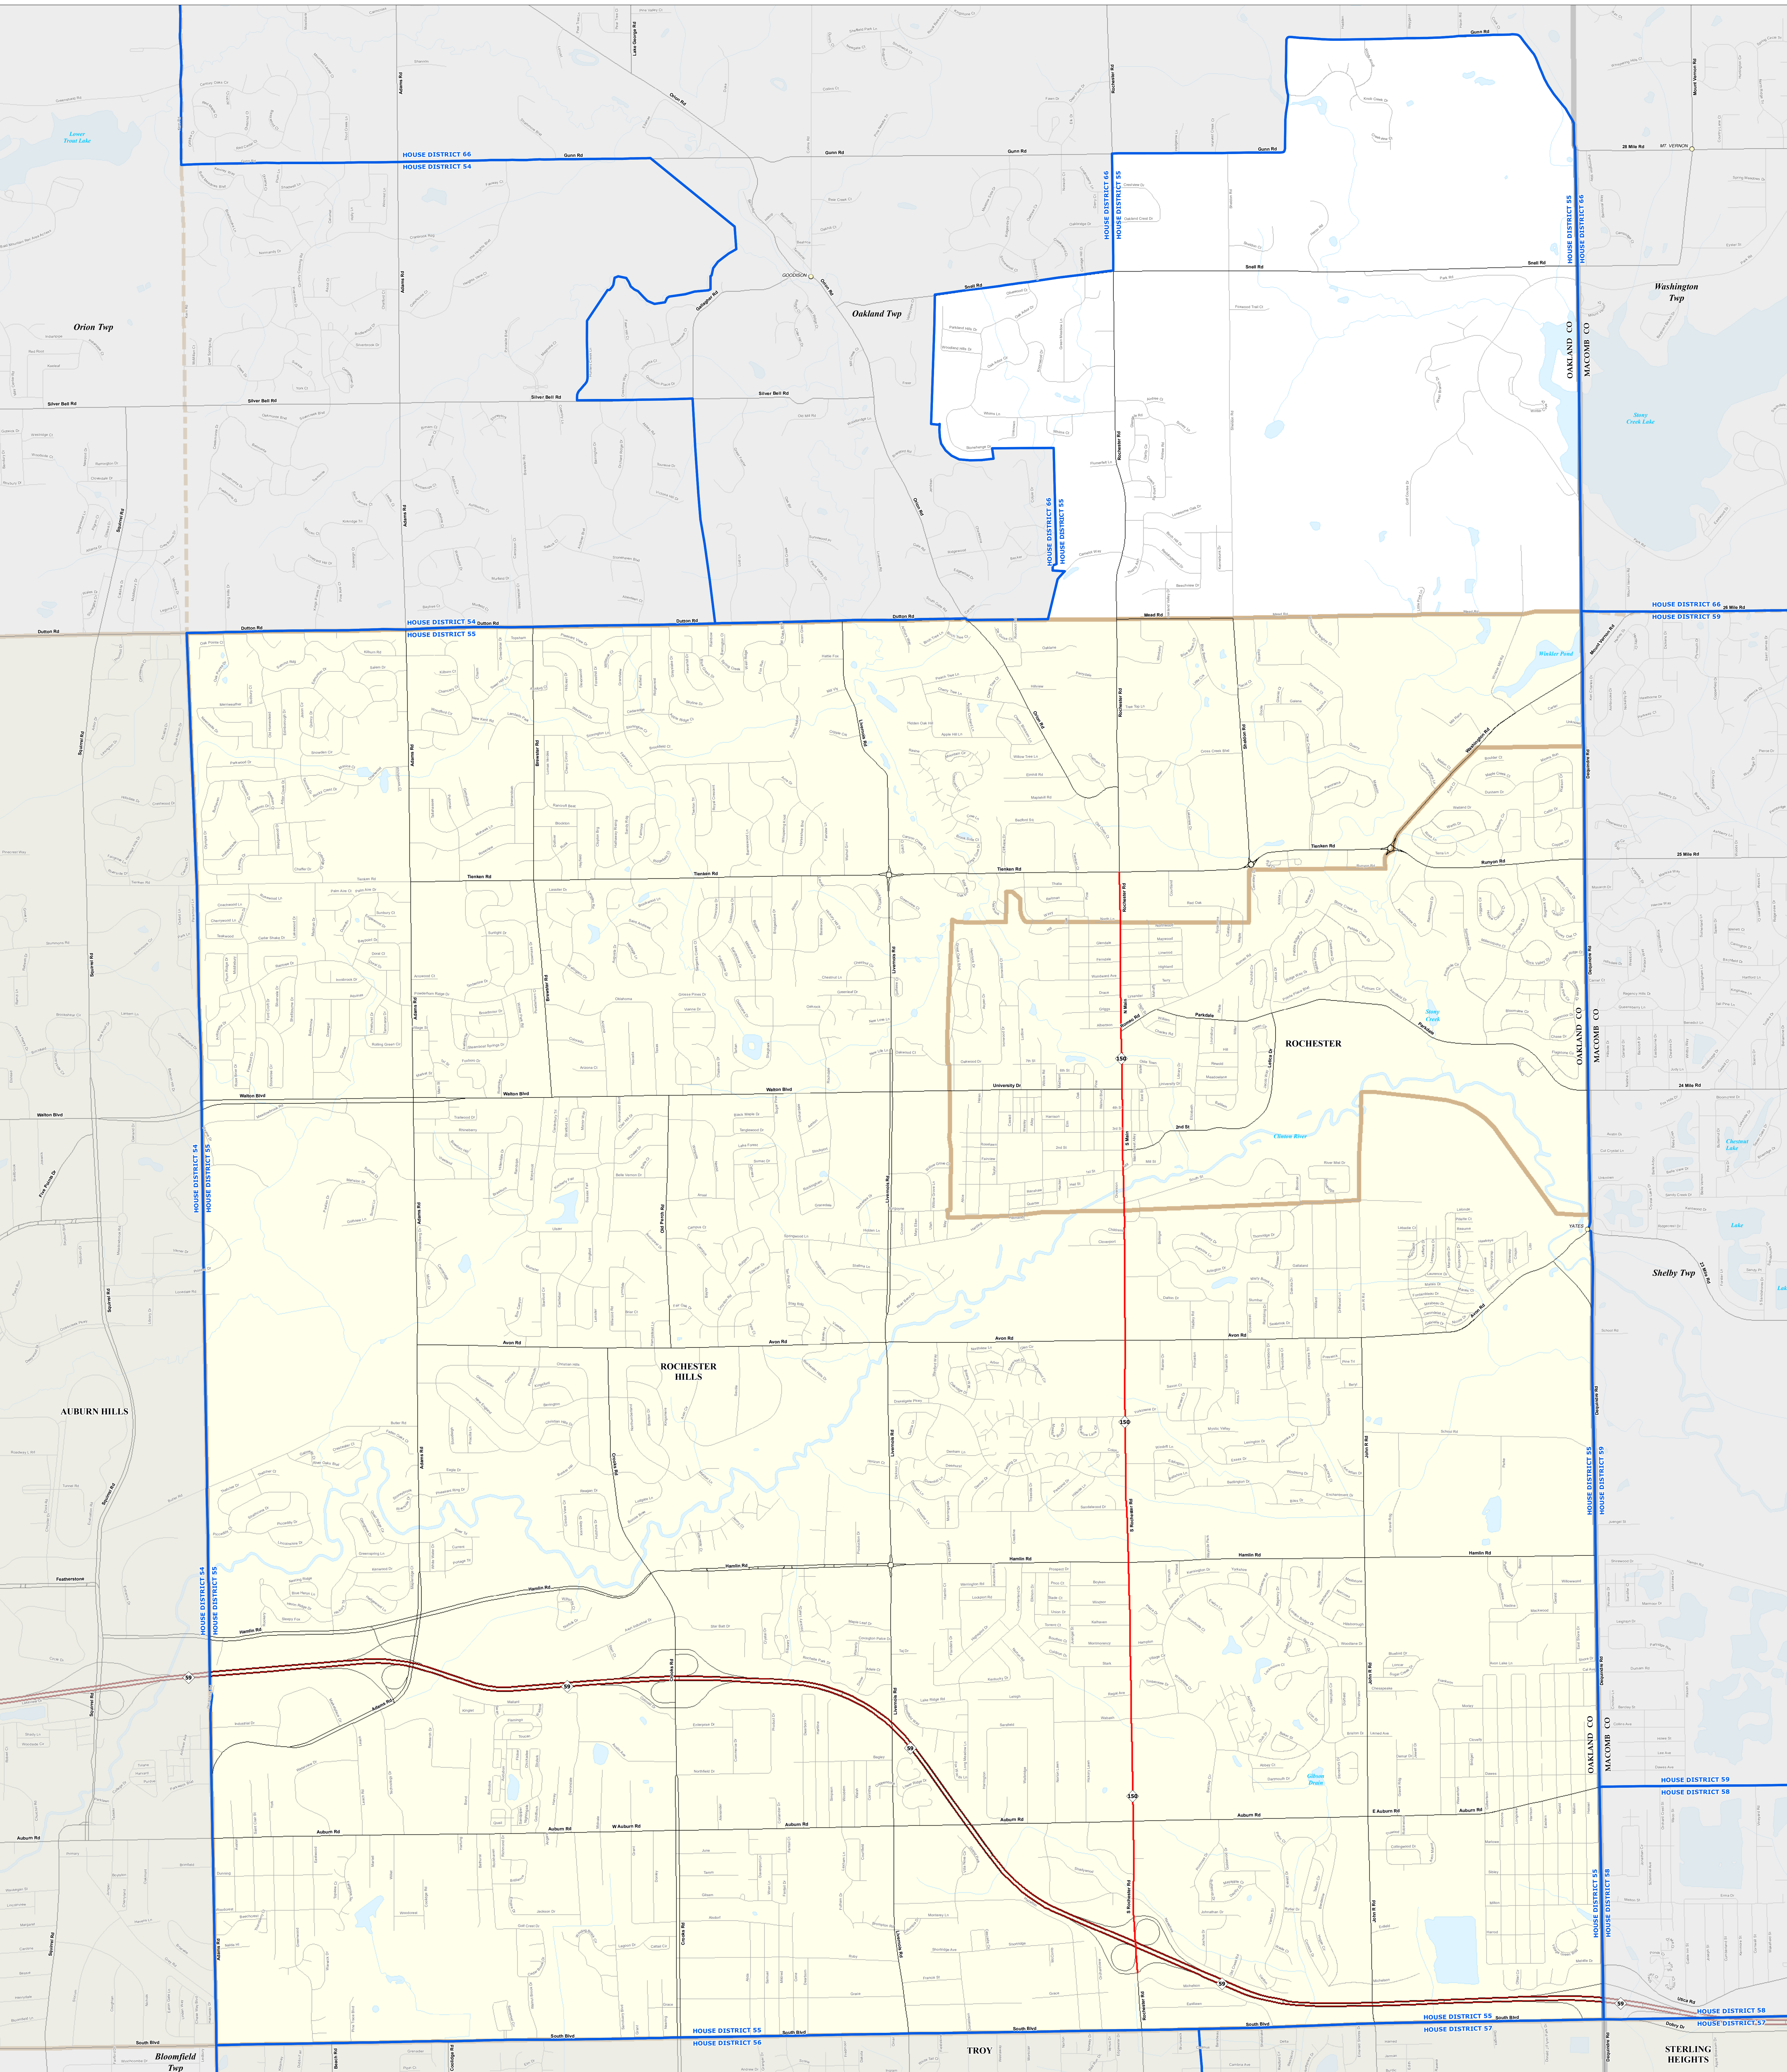

MICHIGAN STATE HOUSE DISTRICT 55

2021 Apportionment Plan

Legend	
	House District
	Township
	Freeway
	Railroad
	City
	County
	Highway
	Water Feature
	Village
	State
	Primary Road
	River, Stream, or Drain
	Unincorporated Place
	Local Road